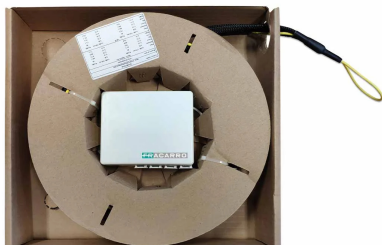

## STOA4C 100M LIT

Multifibre cables

STOA 4-socket SC/APC with Shooter with 100 m of pre-connected 4FO cable on STOA side only.

It complies with the **Cca** class requirements according to the CPR EN 50575 standard.

Specifications		
Code		287752
Fiber type		Single-mode 9/125; semi loose
Sheath		LSZH, G657 A2
Colour		White
CPR		Cca, s1a, d0, a1
Fibre no.		4
Fibre length	m	100
Sheath diameter	mm	3
Connectors		SC/APC
Connector type		Simplex PULL
Insertion loss	dB	< 0.25 (Grade B)
Dimensions and packaging		
Pieces		1
EAN code		8016978108091
Packaging dimensions	mm	280 x 260 x 60
Product dimensions	mm	250 x 250 x 50
Packaging weight	Kg	0.9